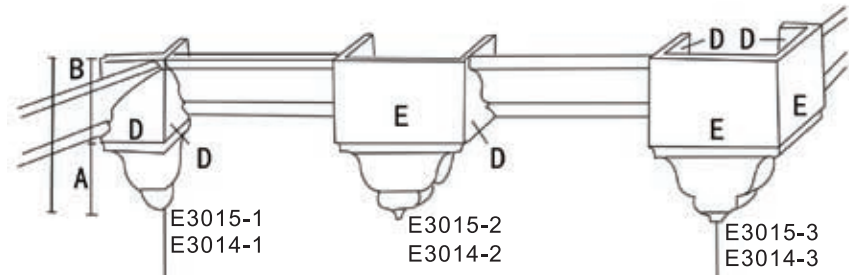

AA067 L:94.5" H:5.3" W:5.3" B:7.5"

B: Breadth L: Length
H: Height W: Width

AB137 L:94.5" H:4.0" W:2.2" B:4.5"

AB156 L:94.5" H:6.1" W:4.1" B:7.3"

AB147 L:94.5" H:2.1" W:2.1" B:3.0"

AB158 L:94.5" H:4.1" W:5.0" B:6.4"

AB154 L:94.5" H:6.1" W:4.7" B:7.7"

AB169 L:94.5" H:5.0" W:5.0" B:7.0"

AB155 L:96.0" H:8.5" W:8.5" B:12"

AB176 L:94.5" H:4.8" W:4.8" B:6.7"

This corner series makes installation simple and adds more dimension to your room. The E3014 series is designed for mouldings that are less than 3.1" w x 3.8" h. The E3015 series is designed for mouldings that are less than 5.5" w x 6.9" h. The heights of the corners can be adjusted easily by cutting from the top of the corner.

E3015-1

E3015-2

E3015-3

E3014-1

E3014-2

E3014-3

B: Breadth L: Length
H: Height W: Width