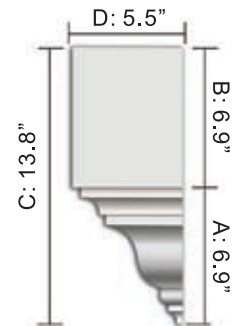

This corner series makes installation simple and adds more dimension to your room. The E3014 series is designed for mouldings that are less than 3.1" w x 3.8" h. The E3015 series is designed for mouldings that are less than 5.5" w x 6.9" h. The heights of the corners can be adjusted easily by cutting from the top of the corner.

E3014-1

B: Breadth L: Length
H: Height W: Width